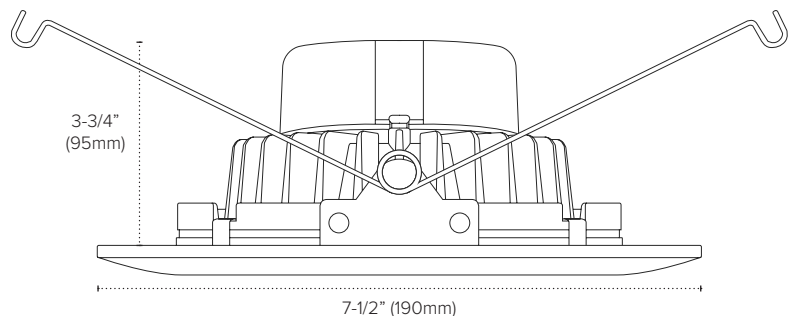

Technical Information

Series	A6S
Input Voltage	120V AC, 60Hz
CCT	3000K
CRI	90+
Wattage	14W
Lumens	850Lm
Beam Angle	85°
Dimmable	10-100%
Mounting	Recessed mount (6" housing)
Rating	cETLus Listed (damp location)
Rated Life	35,000 hrs