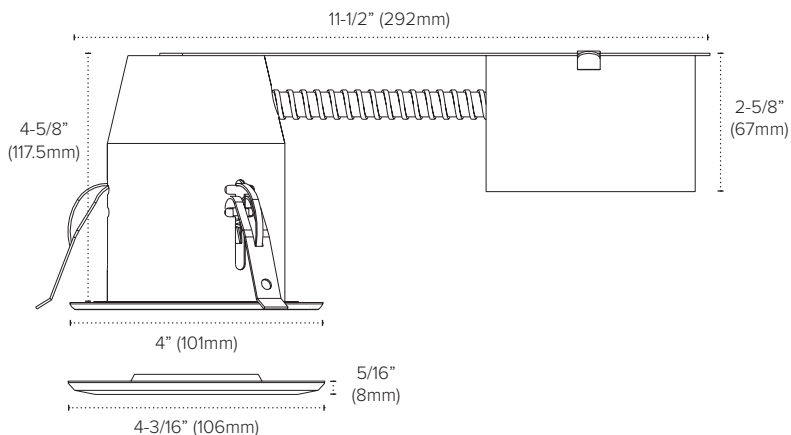

Technical Information

Series	E3-RE / E3S-RE
Input Voltage	120V AC, 60Hz
CCT	3000K
CRI	90+
Wattage	8W
Lumens	Up to 700Lm
Beam Angle	90°
Dimmable	5-100%
Mounting	Recessed mount* (3-3/8" cut-out)
Rating	cETLus Listed; Suitable for damp locations
Rated Life	35,000 hrs

*Recessed housing is NON-IC