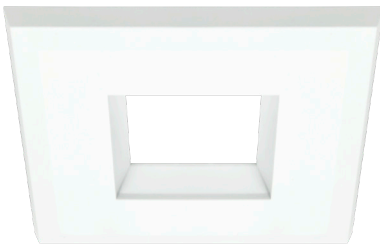

CLIQ 3RE Trim

White - Smooth
Q3-WH