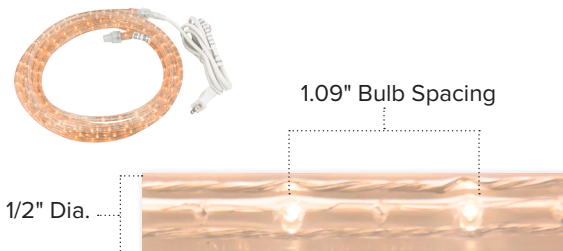

INCANDESCENT ROPE LIGHT: CSA KITS

Features

- Line voltage - no drivers needed
- Dimmable 1-100%*
- CSA Listed†
- Suitable for indoor and outdoor use
- 25,000 hours rated life

Available Color

Clear

Dimming Options

- Incandescent Dimmers (1-100%*)

Listing / Ratings†

INCANDESCENT ROPE LIGHT: CSA KITS

Easy to use flexible and dimmable incandescent rope light. UV inhibitor is built into the PVC housing for year-round use outdoors.

Technical Information

Series	CSA-CL
Input Voltage	120V AC, 60Hz
CCT	2000K (Clear)
CRI	96+
Wattage	3W per ft
Lumens	4.6lm per foot
Max Run	150 feet
Cutttable	N/A
IP Rating	IP65** (uncut), void if cut
Dimmable	1-100%*
Rating	CSA Listed† for indoor/outdoor use
Rated Life	25,000 hrs