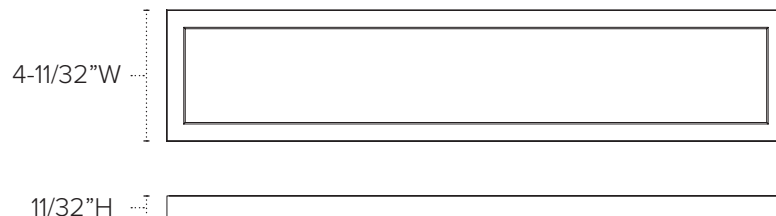

Technical Information

Series	EDGE-TW
Input Voltage	24V DC
CCT	2700K-6000K Tunable CCT
CRI	88/92+
Wattage	7W / 13W / 19W / 24W
Lumens	Up to: 340Lm / 675Lm / 1000Lm / 1200Lm
Beam Angle	120°
Max Run	Dependent on driver (linkable up to 96W max)
Dimmable	5-100% (requires Trulux Tunable CCT Control)
Mounting	Surface mount
Rating	cETLus Listed (dry locations)
Rated Life	35,000 hrs