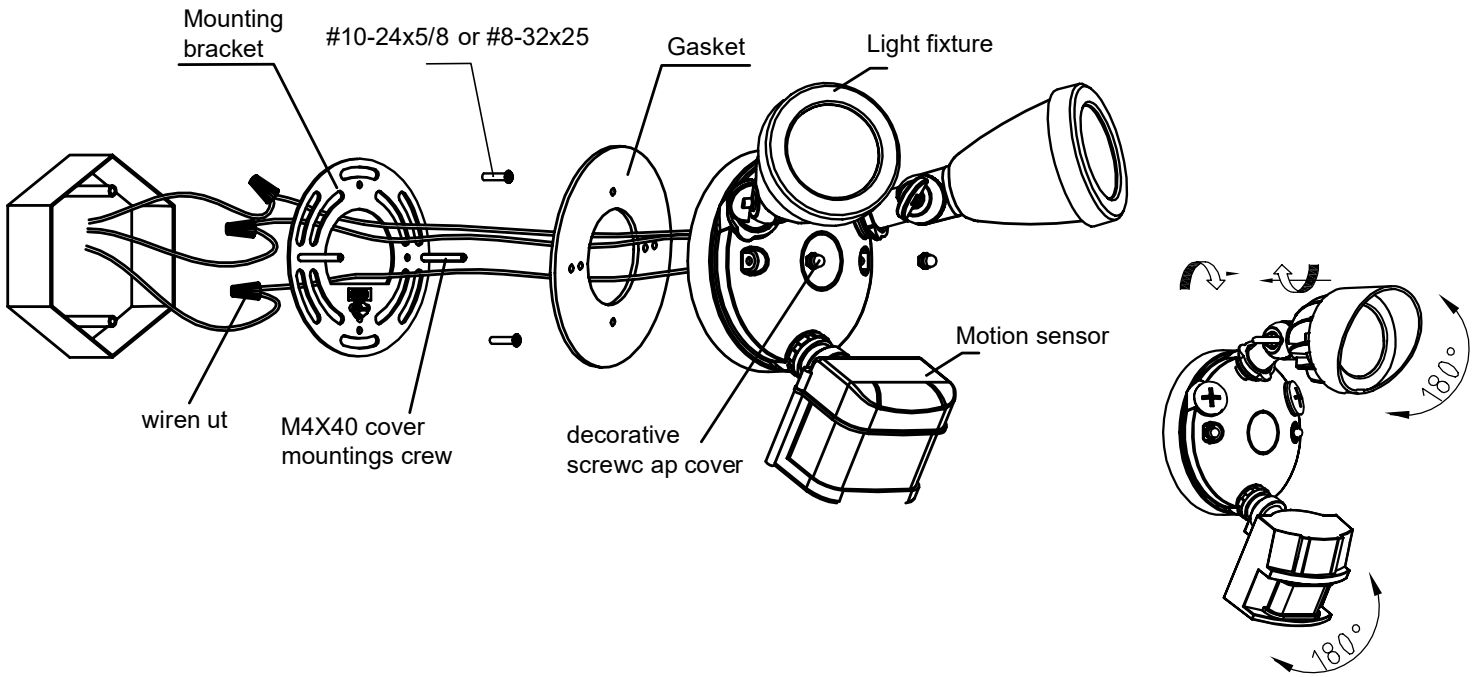

Features

- Heavy-duty plastic PIR motion sensor has 270° field of view
- Single, double, or triple head models
- Die-cast aluminum housing with durable painted finish
- Sturdy tempered glass lens
- cULus Listed for wet locations

Technical Information

Model	AL-1PIR (Single)		AL2-2PIR (Double)		AL-3PIR (Triple)	
Finish	White	Dark Bronze	White	Dark Bronze	White	Dark Bronze
Voltage	100-240V AC					
CCT	3000K					
CRI	84+					
Wattage	14W		24W		36W	
Lumens	708Lm	556Lm	1900Lm	1700Lm	2025Lm	1589Lm
Beam Angle	135°					
Swivel	180°					
Dimming	N/A					
Rating	FCC Compliant, cULus, wet locations, RoHS Compliant					
Rated Life	50,000 Hours					

AL-1PIR

AL-2PIR

AL-3PIR

Ordering Information

100-240V AC Panorama Sentry

Panorama Sentry Flood Lights Include:
 (1) LED Flood light fixture
 (1) Mounting bracket with ground wire terminal

Example Part # **AL-1PIR-WH**

Additional Information

For a rain-tight seal, apply silicone caulking around the perimeter of the housing where it contacts the mounting surface

NOTES
