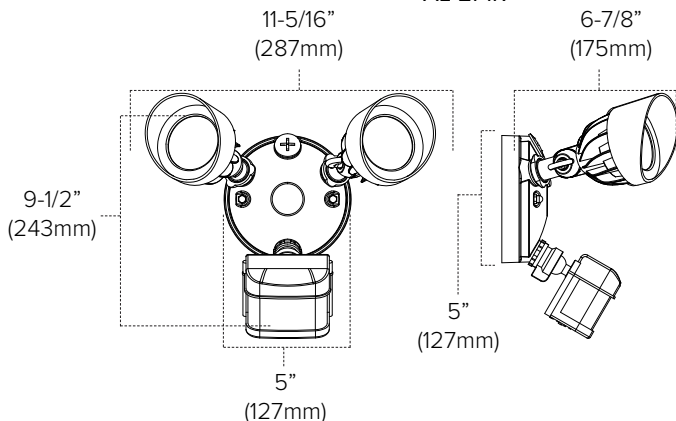

Features

- Heavy-duty plastic PIR motion sensor has 270° field of view
- Single, double, or triple head models
- Die-cast aluminum housing with durable painted finish
- Sturdy tempered glass lens
- cULus Listed for wet locations

Technical Information

Model	AL-1PIR (Single)		AL2-2PIR (Double)		AL-3PIR (Triple)	
Finish	White	Dark Bronze	White	Dark Bronze	White	Dark Bronze
Voltage	100-240V AC					
CCT	3000K					
CRI	84+					
Wattage	14W		24W		36W	
Lumens	708Lm	556Lm	1900Lm	1700Lm	2025Lm	1589Lm
Beam Angle	135°					
Swivel	180°					
Dimming	N/A					
Rating	FCC Compliant, cULus, wet locations, RoHS Compliant					
Rated Life	50,000 Hours					

AL-1PIR

AL-2PIR

AL-3PIR

Ordering Information

100-240V AC Panorama Sentry

Panorama Sentry Flood Lights Include:
 (1) LED Flood light fixture
 (1) Mounting bracket with ground wire terminal

Example Part # **AL-1PIR-WH**