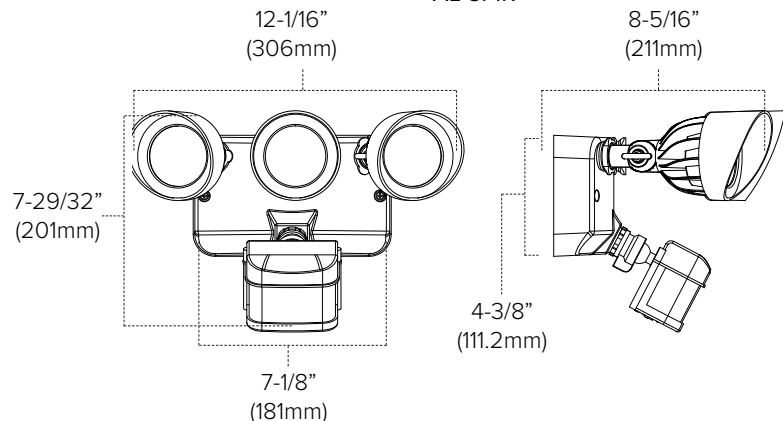

PROJECT:

TYPE:

LOCATION:

CAT:

Description

Line-voltage LED flood light with passive infrared motion sensor

Features

- Heavy-duty plastic PIR motion sensor has 270° field of view
- Single, double, or triple head models
- Die-cast aluminum housing with durable painted finish
- Sturdy tempered glass lens
- cULus Listed for wet locations

Mounting

Line-voltage; Includes universal mounting bracket with ground wire terminal for secure wall mount installation

Applications

Architectural and Security Lighting

Warranty

3 years

Packaging

Retail Box

Technical Information

Model	AL-1PIR (Single)		AL2-2PIR (Double)		AL-3PIR (Triple)	
Finish	White	Dark Bronze	White	Dark Bronze	White	Dark Bronze
Voltage	100-240V AC					
CCT	3000K					
CRI	84+					
Wattage	14W		24W		36W	
Lumens	708Lm	556Lm	1900Lm	1700Lm	2025Lm	1589Lm
Beam Angle	135°					
Swivel	180°					
Dimming	N/A					
Rating	FCC Compliant, cULus, wet locations, RoHS Compliant					
Rated Life	50,000 Hours					

AL-3PIR