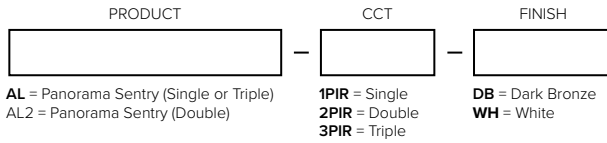

Ordering Information

100-240V AC Panorama Sentry