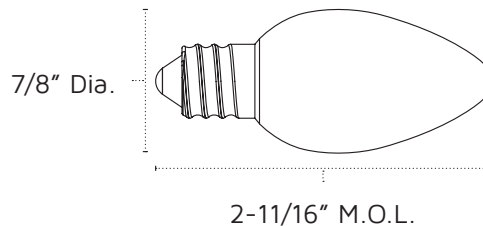

Mounting

E12 candelabra base sockets

Applications

Seasonal or decorative lighting

Technical Information

Lens Style	Transparent				Opaque					
Color	1900K XWW	2400K UWW	2700K WW	5500K WH	2700K WW	5500K WH	Blue	Green	Red	Yellow
Lumens/nm	9Lm	12Lm	14Lm	18Lm	14Lm	18Lm	454nm	514nm	629nm	618nm
Input Voltage	120V AC, 60Hz									
Wattage	0.5W									
Base Type	E12 Candelabra									
Dimming	10-100% with most CL or LED dimmers (minimum loads will apply)									
Rating	cULus Listed, Indoor/outdoor locations (IP65)									
Rated Life	25,000 Hours									

Dimensions

Ordering Information

Professional LED C7 Bulbs

TYPE: MODEL: **E12** OUTPUT:

PC7 = Transparent
PC7F = Opaque

XWW = 1900K Deluxe Warm White (Transparent only)
UWW = 1900K Ultra Warm White (Transparent only)
WW = 1900K Warm White
WH = 1900K White
BL = Blue (Opaque only)
GR = Green (Opaque only)
RE = Red (Opaque only)
YE = Yellow (Opaque only)