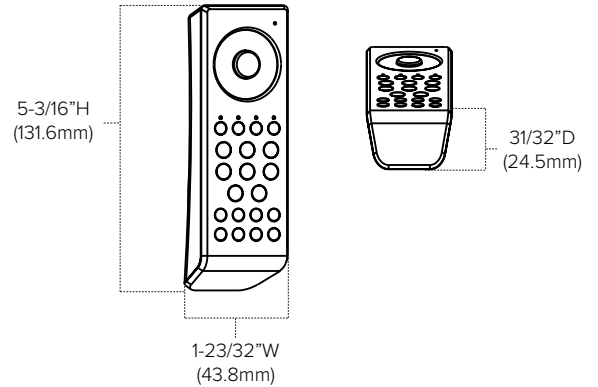

PROJECT: TYPE:

LOCATION: CAT:

Description

Trulux RF RGB/RGB+WW hand-held remote control for RGB/RGB+WW light control; 1-8 zone operation, 10 preset levels, and 1-8 scene memory.

Features

- Press center for On/Off control
- Press B- or B+ for full range dimming (1-100%)
- Color adjustment wheel for fast and accurate adjustments
- Save up to 3 customizable scenes/color temperatures and up to 4 zones
- Radio frequency (RF) signal range up to 65 feet
- Control multiple receivers in multiple zones
- Battery operated (3xAAA battery not included)
- Requires Trulux RF receiver for operation (sold separately)

Mounting

Hand-held remote includes wall-mount caddy

Applications

Dimming, CCT, scene control, and zone control for RGB/RGB+WW

Warranty

5 years

Technical Information

Voltage	4.5V DC Operation voltage (battery operated)
Battery Type	(3) AAA (not included)
Frequency	916.5MHz RF wireless
Operating	0° - 40°C
Relative Hu-	8% - 80%
Rating	FCC Compliant, RoHS Compliant, dry location

Dimensions

Required Receivers

Part Number	Description	Application	Input	Current	Output	Listing	Dimensions
REC-5A-4Z	Trulux RF Constant Voltage Receiver	Dry location	12-36V DC	4x5A	4x(60-180)W	RoHS	7-1/16" x 1-13/16" x 6-23/32" (178.9mm x 45.5mm x 18.6mm)