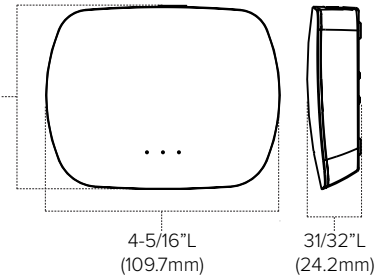

Mounting

Set upon table-top or wall-mount via screws

Applications

Converts WiFi signal to RF signal for 2-8 zones for Trulux tape light

Warranty

3 years

Technical Information

Voltage	5V DC Operation (Includes wall power converter)
Frequency	2.4G
Output	RF Signal
Rating	RoHS Compliant, dry location

Dimensions

3-11/32"L
(84.7mm)

Ordering Information

Trulux WiFi Hub

WiFi-RF-8 includes:

(1) Trulux WiFi Hub
(requires Trulux RF receiver REC-5A-4Z-WiFi)

Example Part # **WiFi-RF-8**