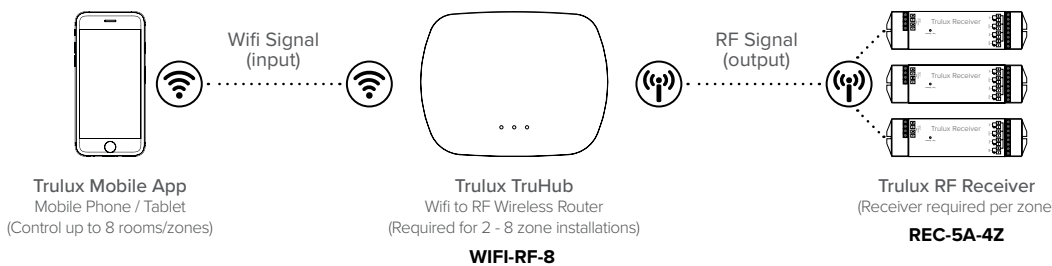

PROJECT: TYPE:

LOCATION: CAT:

Description

Connect multiple Trulux receivers via RF signal and integrate an existing WiFi network for ultimate lighting control. This control system is expandable up to 8 zones when using the Trulux Mobile App, allowing paired zones to perform seamlessly.

Features

- Converts WiFi signal to RF signal for 2-8 zones
- For use with the Trulux App
- Includes 5V DC wall power converter with 4ft cord and 6.5ft ethernet cable
- 802.11b/g/n wireless standard
- Requires Trulux RF receiver (REC-5A-4Z-WiFi)

Mounting

Set upon table-top or wall-mount via screws

Applications

Converts WiFi signal to RF signal for 2-8 zones for Trulux tape light

Warranty

3 years

Technical Information

Voltage	5V DC Operation (Includes wall power converter)
Frequency	2.4G
Output	RF Signal
Rating	RoHS Compliant, dry location

Dimensions

3-11/32"L
(84.7mm)

Ordering Information

Trulux WiFi Hub

WiFi-RF-8 includes:

(1) Trulux WiFi Hub
(requires Trulux RF receiver REC-5A-4Z-WiFi)

Example Part # **WiFi-RF-8**