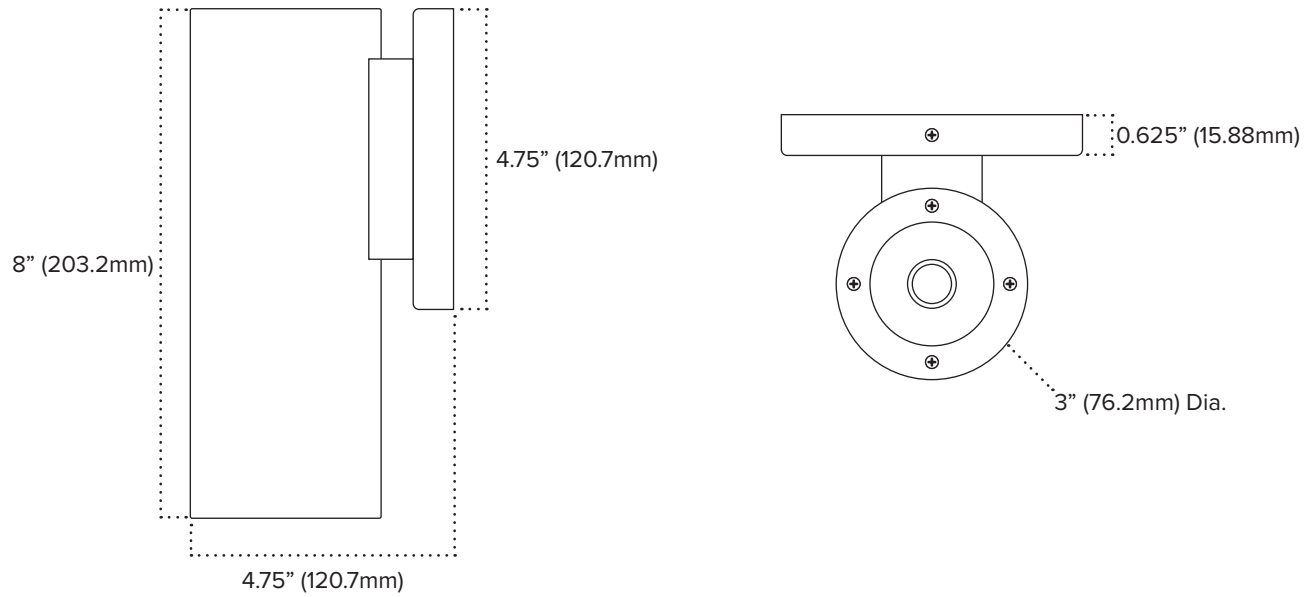

- Selectable 3-CCT: 3000K / 4000K / 5000K
- 800 Lumen output
- Up to 20W per fixture (Dual)
- Die-cast aluminum base with stretched aluminum body
- Available in two versions: single or dual side directional options
- Dimmable with most TRIAC / ELV dimmers
- Available in designer black finish
- cETLus Listed, IP65 (wet location)
- 35,000 hours rated life

PROJECT:
TYPE:
LOCATION:
CATALOG NUMBER:

VOLTA SINGLE WALL SCONCE

VOLTA DUAL WALL SCONCE

VOLTA SERIES ORDERING INFORMATION

ITEM NUMBER	DESCRIPTION	FINISH	VOLTAGE	CCT	CRI	LUMENS	WATTAGE	DIMMING
VLTS-3CCT-BK	Volta Single	Black	120V	3-CCT	80+	800Lm	10W	TRIAC / ELV
VLTD-3CCT-BK	Volta Dual	Black	120V	3-CCT	80+	800Lm	20W	TRIAC / ELV

VOLTA SERIES DIMENSIONS

VOLTA SINGLE

VOLTA DUAL

VOLTA SERIES PHOTOMETRICS

VOLTA SINGLE

PART NUMBER	VLTS-3CCT-BK
BEAM SPREAD	150° Very Wide Flood
LUMENS	750Lm
WATTAGE	10W
EFFICACY	XXLm per watt
CCT	3000K
CRI	90

Foot Candles	Beam Dia.
500	4' xx.xx'
500	6' xx.xx'
500	8' xx.xx'
500	10' xx.xx'
500	12' xx.xx'
500	14' xx.xx'

Distance From Light

VOLTA DUAL

PART NUMBER	VLTD-3CCT-BK
BEAM SPREAD	150° Very Wide Flood
LUMENS	750Lm
WATTAGE	10W
EFFICACY	XXLm per watt
CCT	3000K
CRI	90