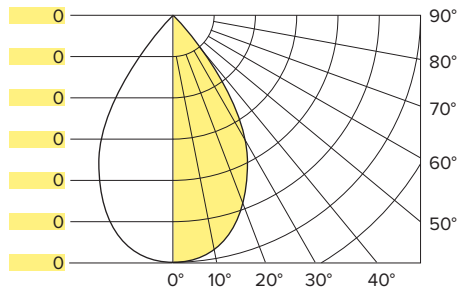

VOLTA SERIES DIMENSIONS

VOLTA SINGLE

VOLTA DUAL

VOLTA SERIES PHOTOMETRICS

VOLTA SINGLE

PART NUMBER	VLTS-3CCT-BK
BEAM SPREAD	150° Very Wide Flood
LUMENS	750Lm
WATTAGE	10W
EFFICACY	XXLm per watt
CCT	3000K
CRI	90

Foot Candles	Beam Dia.
500	4' xx.xx'
500	6' xx.xx'
500	8' xx.xx'
500	10' xx.xx'
500	12' xx.xx'
500	14' xx.xx'

Distance From Light

VOLTA DUAL

PART NUMBER	VLTD-3CCT-BK
BEAM SPREAD	150° Very Wide Flood
LUMENS	750Lm
WATTAGE	10W
EFFICACY	XXLm per watt
CCT	3000K
CRI	90