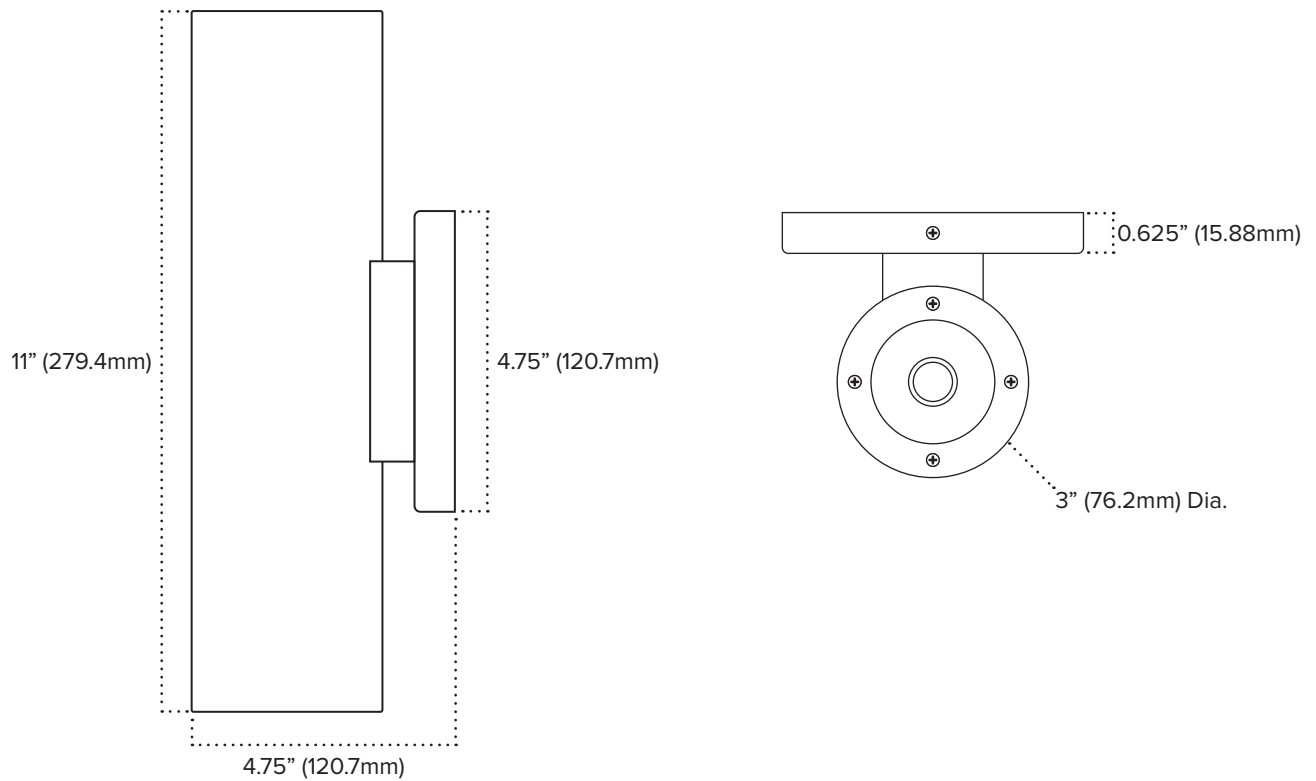

- Selectable 3-CCT: 3000K / 4000K / 5000K
- 800 Lumen output
- Up to 20W per fixture (Dual)
- Die-cast aluminum base with stretched aluminum body
- Available in two versions: single or dual side directional options
- Dimmable with most TRIAC / ELV dimmers
- Available in designer black finish
- cETLus Listed, IP65 (wet location)
- 35,000 hours rated life

PROJECT:
TYPE:
LOCATION:
CATALOG NUMBER:

VOLTA SINGLE WALL SCONCE

VOLTA DUAL WALL SCONCE

VOLTA SERIES ORDERING INFORMATION

ITEM NUMBER	DESCRIPTION	FINISH	VOLTAGE	CCT	CRI	LUMENS	WATTAGE	DIMMING
VLTS-3CCT-BK	Volta Single	Black	120V	3-CCT	80+	800Lm	10W	TRIAC / ELV
VLTD-3CCT-BK	Volta Dual	Black	120V	3-CCT	80+	800Lm	20W	TRIAC / ELV

VOLTA SERIES DIMENSIONS

VOLTA SINGLE

VOLTA DUAL

VOLTA SERIES PHOTOMETRICS

VOLTA SINGLE

PART NUMBER	VLTS-3CCT-BK
BEAM SPREAD	150° Very Wide Flood
LUMENS	750Lm
WATTAGE	10W
EFFICACY	XXLm per watt
CCT	3000K
CRI	90

Foot Candles	Beam Dia.
500	4' xx.xx'
500	6' xx.xx'
500	8' xx.xx'
500	10' xx.xx'
500	12' xx.xx'
500	14' xx.xx'

Distance From Light

VOLTA DUAL

PART NUMBER	VLTD-3CCT-BK
BEAM SPREAD	150° Very Wide Flood
LUMENS	750Lm
WATTAGE	10W
EFFICACY	XXLm per watt
CCT	3000K
CRI	90