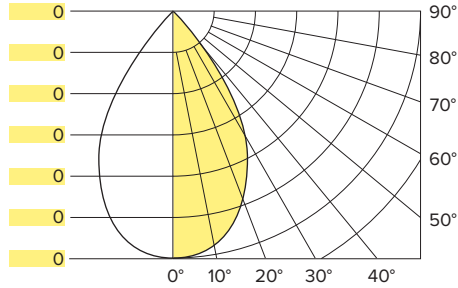

VOLTA SERIES DIMENSIONS

VOLTA SINGLE

VOLTA DUAL

VOLTA SERIES PHOTOMETRICS

VOLTA SINGLE

PART NUMBER	VLTS-3CCT-BK
BEAM SPREAD	150° Very Wide Flood
LUMENS	750Lm
WATTAGE	10W
EFFICACY	XXLm per watt
CCT	3000K
CRI	90

Foot Candles	Beam Dia.
500	4' xx.xx'
500	6' xx.xx'
500	8' xx.xx'
500	10' xx.xx'
500	12' xx.xx'
500	14' xx.xx'

Distance From Light

VOLTA DUAL

PART NUMBER	VLTD-3CCT-BK
BEAM SPREAD	150° Very Wide Flood
LUMENS	750Lm
WATTAGE	10W
EFFICACY	XXLm per watt
CCT	3000K
CRI	90