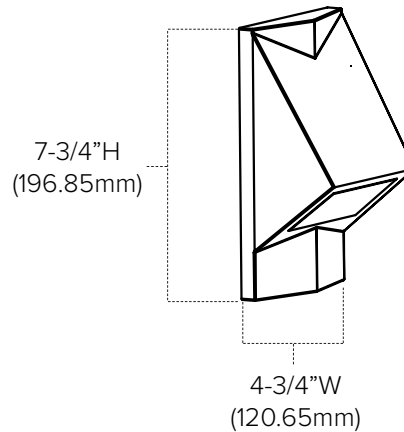

Technical Information

Outdoor

Model	AL-WG	
Finish	White	Dark Bronze
Voltage	100-150V AC	
CCT	3000K	
CRI	84+	
Wattage	6W	
Lumens	463Lm	441Lm
Beam Angle	65°	
Dimming	N/A	
LED Type	2835 SMD LEDs x 6	
Rating	cULus, wet locations	
Rated Life	50,000 Hours	

Product Dimensions

Ordering Information

100-150V AC Wedge

DB = Dark Bronze
WH = White

Wedge LED Wall Mounts Include:

- (1) Wedge LED Wall Mount Fixture
- (1) Universal mounting bracket with ground screw

Example Part # **AL-WG-WH**