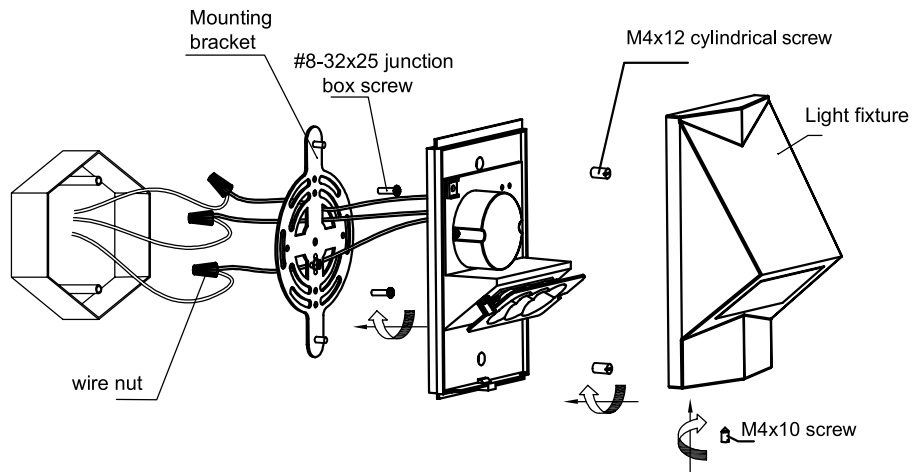

Additional Information

For a rain-tight seal, apply silicone caulking around the perimeter of the housing where it contacts the mounting surface

NOTES