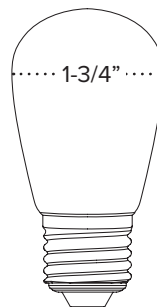

ITEM NUMBER	DESCRIPTION	QTY
S14-LEDF-12-30K	12V DC Filament S14 / Warm White / 1W	25
S14-LEDF-120-30K	120V Filament S14 / Warm White / 1W	25

3-15/32"
M.O.L

FACETED LED S14

- Premium SMD powered LED S14 Bulb
- E26 Medium base with faceted durable plastic lens
- Equal beam pattern for even light distribution
- Non-dimmable
- 120V AC Operation - 1.5W per bulb - 25,000 hour rating
- Suitable for indoor and outdoor locations

ITEM NUMBER	DESCRIPTION	QTY
S14-LED-WW	120V Faceted S14 / Warm White / 1.5W	25

3-11/16"
M.O.L

INCANDESCENT S14

- Traditional incandescent filament S14 Bulb
- E26 Medium base with transparent glass lens
- Dimmable with most incandescent dimmers
- 2-LED filament design for added longevity
- 130V AC Operation - 11W per bulb - 8,000 hour rating
- Suitable for indoor and outdoor locations

ITEM NUMBER	DESCRIPTION	QTY
B11S14-CL	130V Incandescent S14 / Clear / 11W	25

3-15/32"
M.O.L

LIGHT STRING

STRINGERS & REELS

ACCESSORIES

DECORATIVE BULBS

LINEAR LIGHTING

SPECIALTY LIGHTING