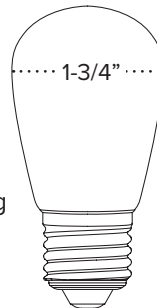

ITEM NUMBER	DESCRIPTION	QTY
S14-LEDF-12-30K	12V DC Filament S14 / Warm White / 1W	25
S14-LEDF-120-30K	120V Filament S14 / Warm White / 1W	25

3-15/32"
M.O.L

FACETED LED S14

- Premium SMD powered LED S14 Bulb
- E26 Medium base with faceted durable plastic lens
- Equal beam pattern for even light distribution
- Non-dimmable
- 120V AC Operation - 1.5W per bulb - 25,000 hour rating
- Suitable for indoor and outdoor locations

ITEM NUMBER	DESCRIPTION	QTY
S14-LED-WW	120V Faceted S14 / Warm White / 1.5W	25

3-11/16"
M.O.L

INCANDESCENT S14

- Traditional incandescent filament S14 Bulb
- E26 Medium base with transparent glass lens
- Dimmable with most incandescent dimmers
- 2-LED filament design for added longevity
- 130V AC Operation - 11W per bulb - 8,000 hour rating
- Suitable for indoor and outdoor locations