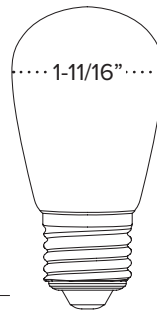

S14 DECORATIVE BULBS

FILAMENT LED S14

- Classic filament style LED powered S14 Bulb
- E26 Medium base with transparent glass lens
- Dimmable with most CL and TRIAC dimmers
- 120V line voltage & 12V DC low voltage bulb options
- 1W per bulb - 10,000 hour rating
- cULus Listed for indoor and outdoor locations

ITEM NUMBER	DESCRIPTION	QTY
S14-LEDF-12-30K	12V DC Filament S14 / Warm White / 1W	25
S14-LEDF-120-30K	120V Filament S14 / Warm White / 1W	25

3-15/32"
M.O.L

FACETED LED S14

- Premium SMD powered LED S14 Bulb
- E26 Medium base with faceted durable plastic lens
- Equal beam pattern for even light distribution
- Non-dimmable
- 120V AC Operation - 1.5W per bulb - 25,000 hour rating
- Suitable for indoor and outdoor locations

ITEM NUMBER	DESCRIPTION	QTY
S14-LED-WW	120V Faceted S14 / Warm White / 1.5W	25

3-11/16"
M.O.L

INCANDESCENT S14

- Traditional incandescent filament S14 Bulb
- E26 Medium base with transparent glass lens
- Dimmable with most incandescent dimmers
- 2-LED filament design for added longevity
- 130V AC Operation - 11W per bulb - 8,000 hour rating
- Suitable for indoor and outdoor locations