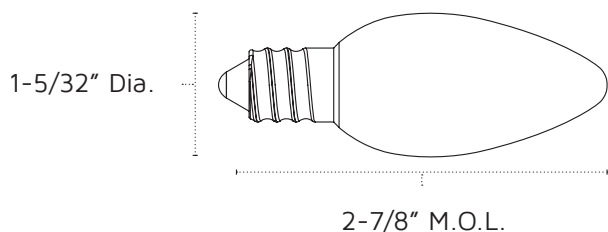

Specifications

Input voltage	130V AC, 60Hz
Colors	AM/BL/CL/GR/PI/PU/PW/RE/TE/YE
Wattage	7W
Base	E17
Dimming	1-100% with most TRIAC dimmers
Rating	Indoor/outdoor
Rated Life	3,000 hours
Dimensions	2-7/8" M.O.L. x 1-5/32" Dia.

INCANDESCENT C9 BULBS

PART NUMBER	COLOR
Standard • Smooth Transparent Lens • 7W • E17 Base	
C9-7-AM	AMBER
C9-7-BL	BLUE
C9-7-CL	CLEAR
C9-7-GR	GREEN
C9-7-PI	PINK
C9-7-PU	PURPLE
C9-7-RE	RED
C9-7-TE	TEAL
C9-7-YE	YELLOW
C9-7-ASST	ASSORTED (AM,BL,GR,RE,YE)
Standard • Ceramic Lens • 7W • E17 Base	
C9-7C-BL	BLUE
C9-7C-GR	GREEN
C9-7C-OR	ORANGE
C9-7C-RE	RED
C9-7C-WH	WHITE
C9-7C-ASST	ASSORTED (BL,GR,OR,RE,WH)
Twinkle* • Smooth Transparent Lens • 7W • E17 Base	
C9-7T-AM	AMBER
C9-7T-BL	BLUE
C9-7T-CL	CLEAR
C9-7T-GR	GREEN
C9-7T-PI	PINK
C9-7T-PU	PURPLE
C9-7T-RE	RED
C9-7T-TE	TEAL
C9-7T-YE	YELLOW