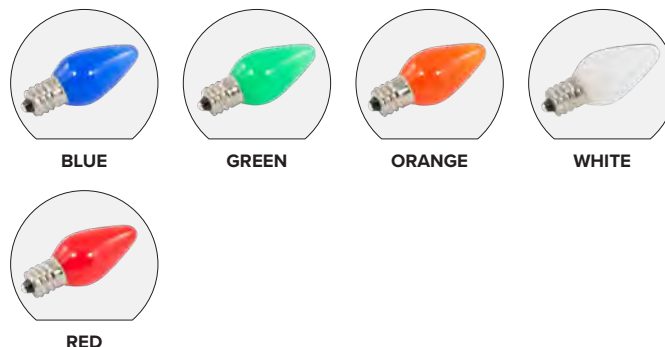

LIGHT STRING

STINGERS & REELS

ACCESSORIES

DECORATIVE BULBS

LINEAR LIGHTING

SPECIALTY LIGHTING

ARCHITECTURAL